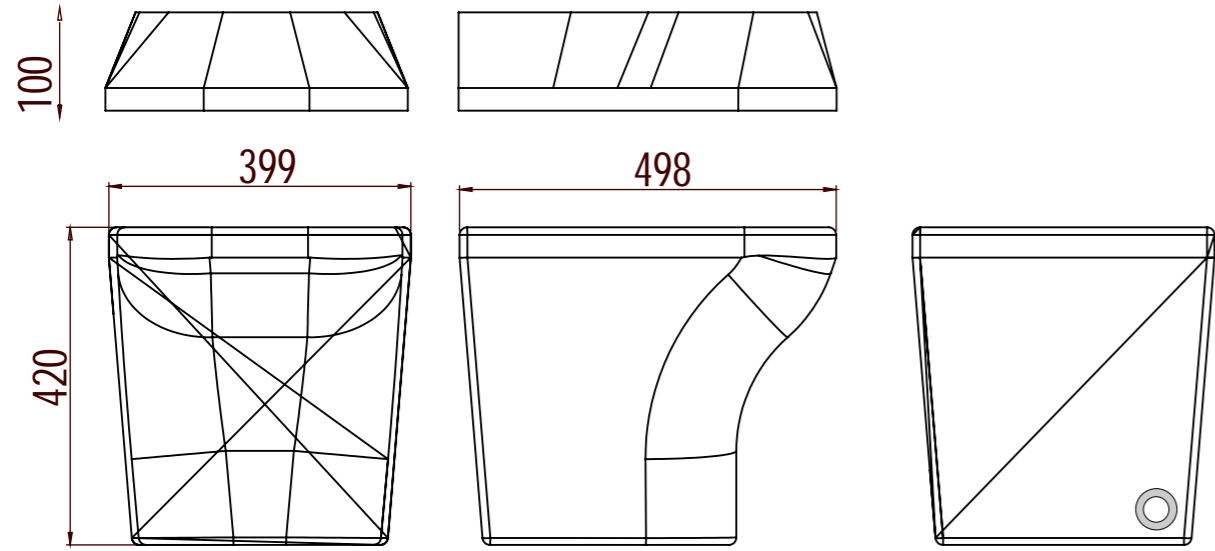

# EV MINI SEP

 x 1 km  
32x90+

 x 2  
32x90

 x 1  
75x150 mm

 x 1  
75 < 110

 x 1  
dia 110

 x 3  
dia 110

 x 2  
20 l

 x 1

 x 1

dia 110x700 mm  
 x 1  
dia 110

Bioska 600 x 700 mm x 1  
Manual x 1

 x 1  
dia 32x1500

860x600x600

1 pc size 920x770x1000 mm/  
10 pcs size 1210x1210x2500 (with pallet)

7