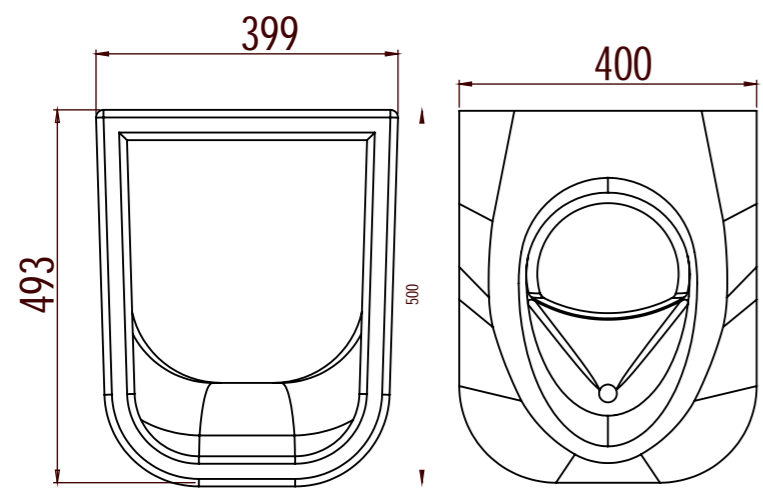

# EV MINI SEP

 x 1 km  
32x90+

 x 2  
32x90

 x 1  
75x150 mm

 x 1  
75 < 110

 x 1  
dia 110

 x 3  
dia 110

 x 2  
20 l

 x 1

 x 1

dia 110x700 mm  
 x 1  
dia 110

Bioska 600 x 700 mm x 1  
Manual x 1

 x 1  
dia 32x1500

860x600x600

1 pc size 920x770x1000 mm/  
10 pcs size 1210x1210x2500 (with pallet)

7