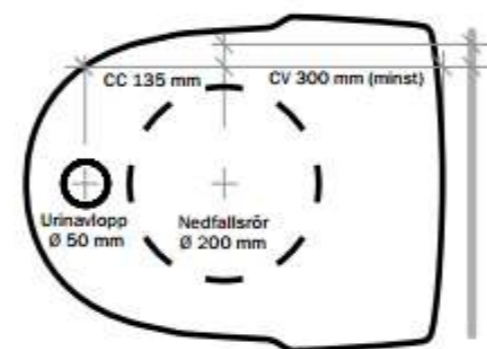

EV 120 is po

		Scale:
	Ev120 is po	
		
www.raita.com		