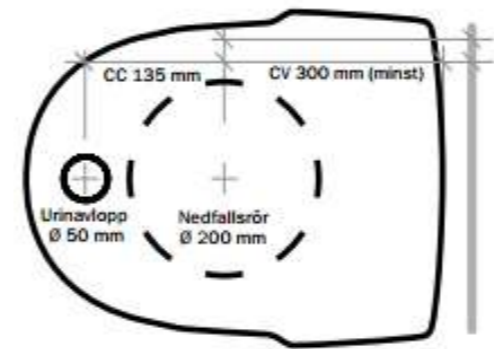

Scale:
	Ev200 is po	
www.raita.com