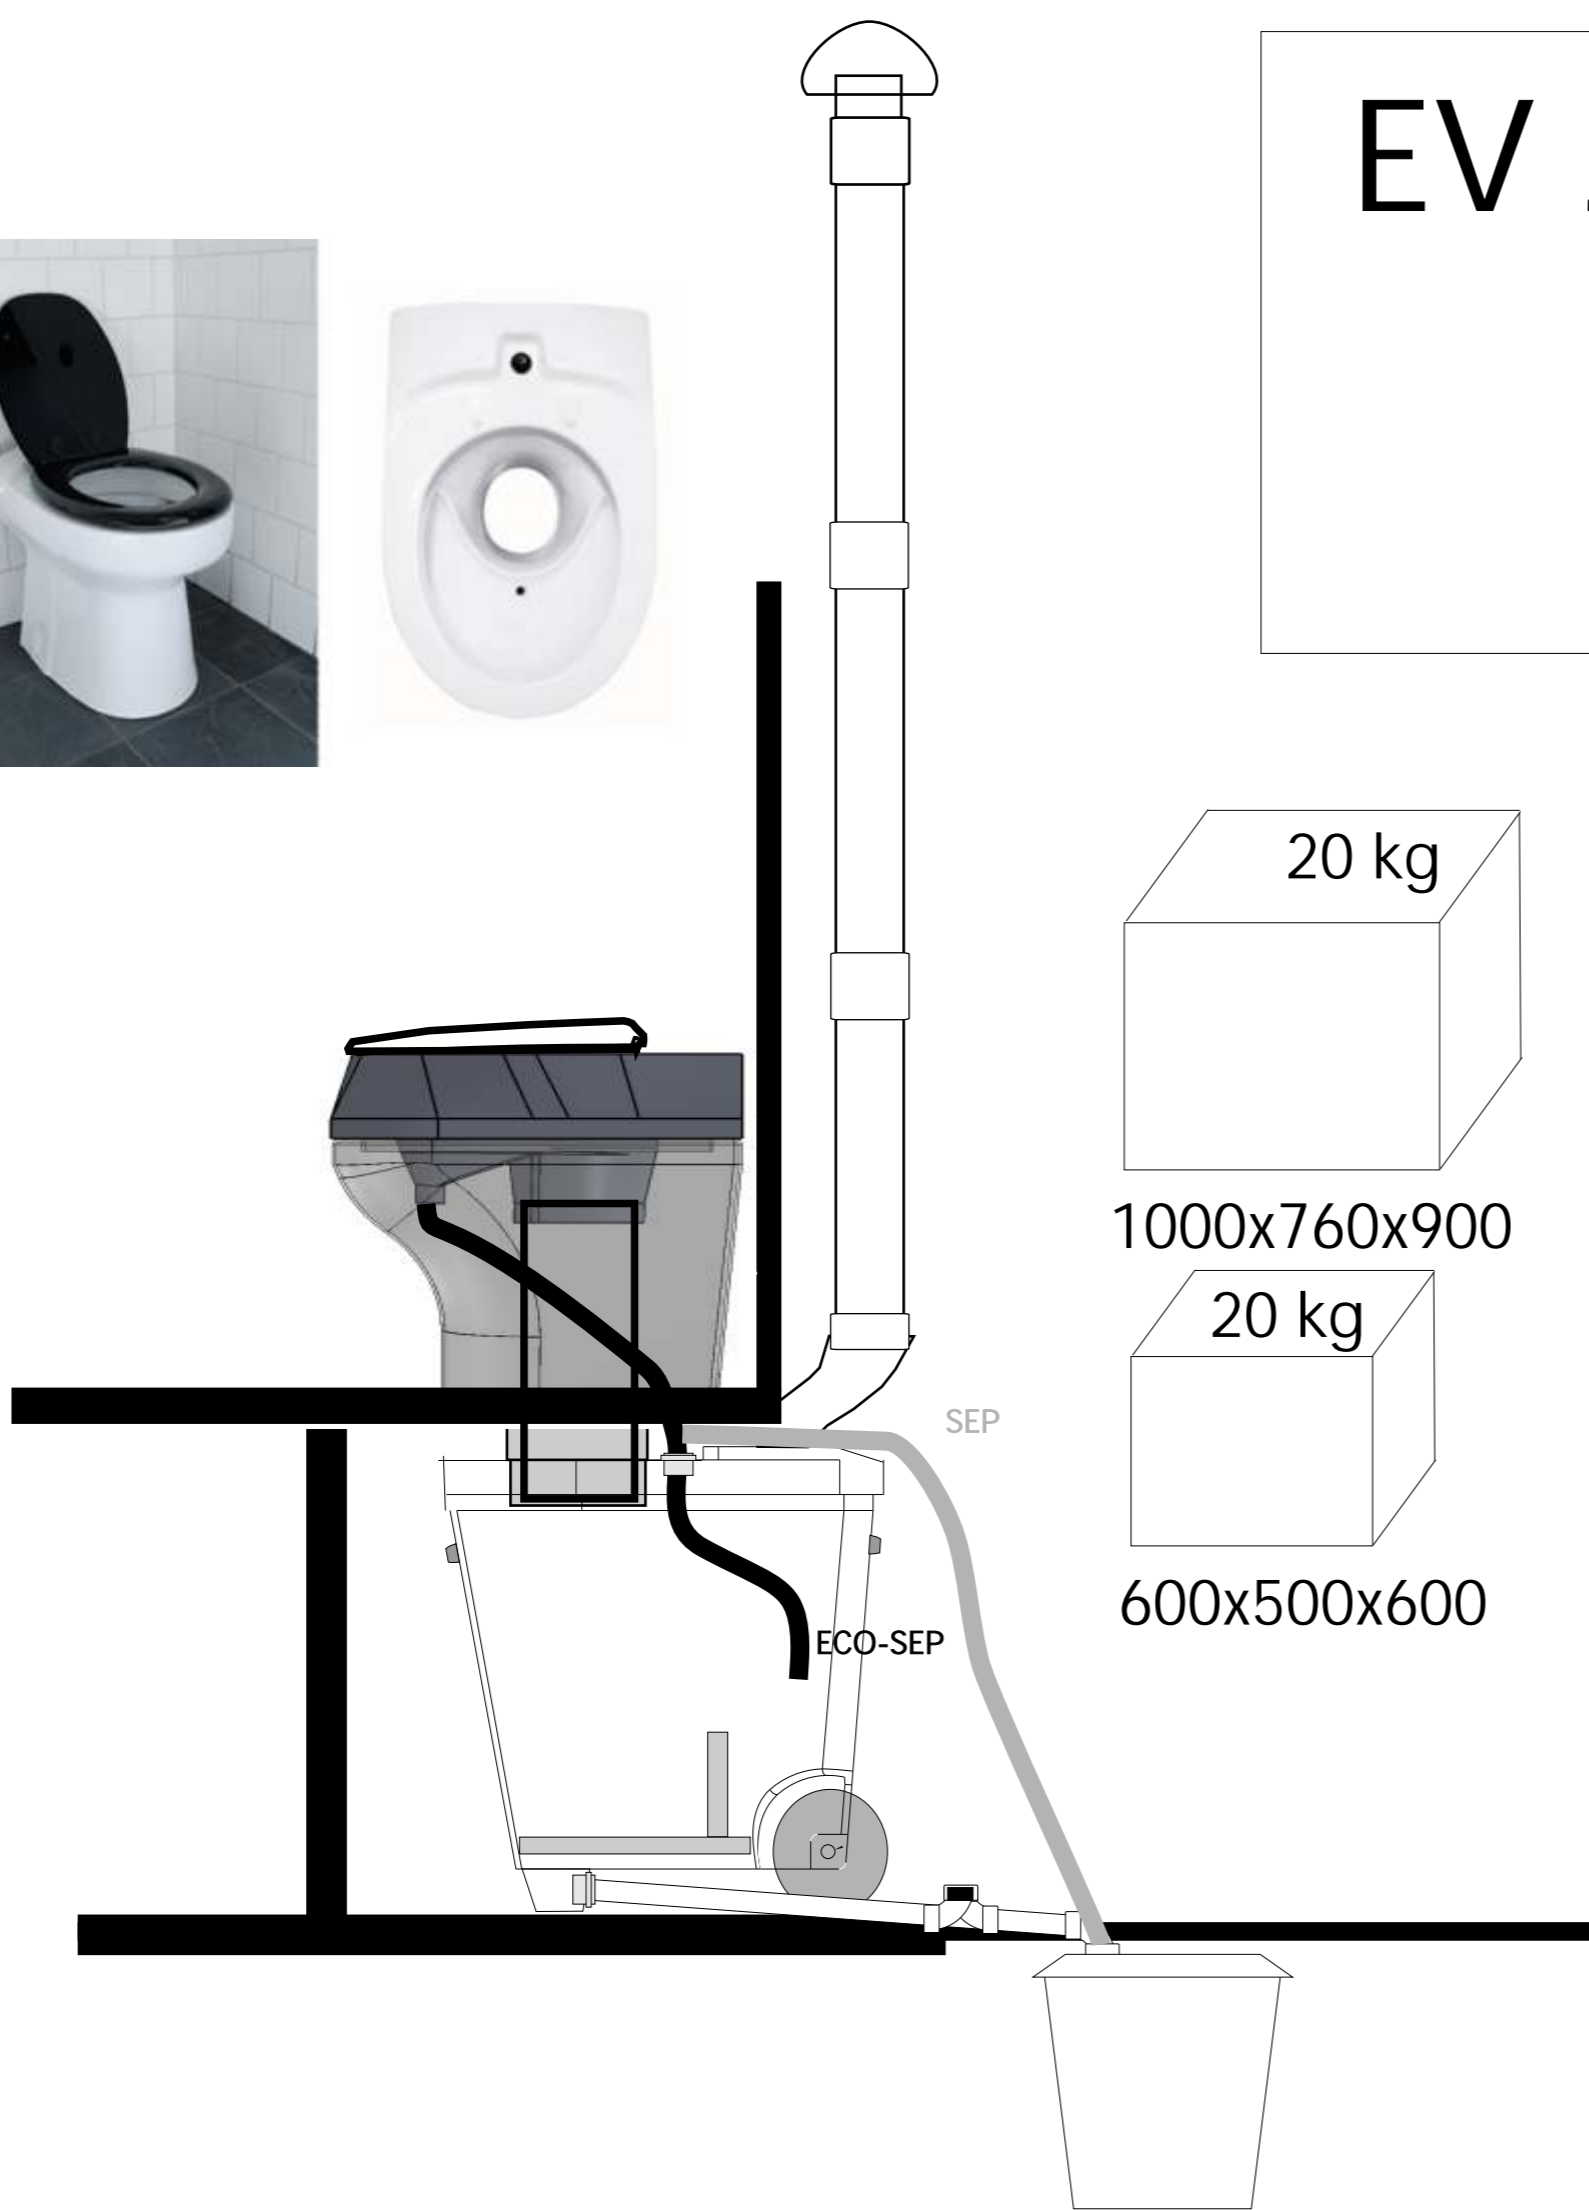

# EV 200 is po

# ECO SEP

1000x760x900

600x500x600

x 1

20 l

x 1

x 1

dia 200x500 mm

x 3

dia 110x700 mm

x 1

dia 110

x 1

dia 32x700 mm

x 1

dia 32x1500