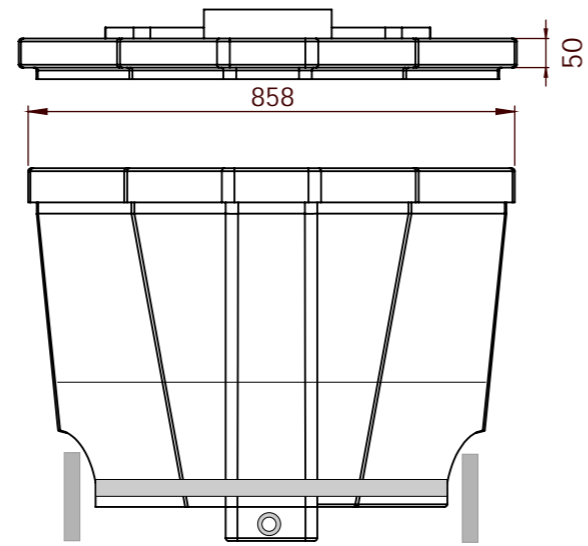

Scale:
	Ev200 is po	
www.raita.com