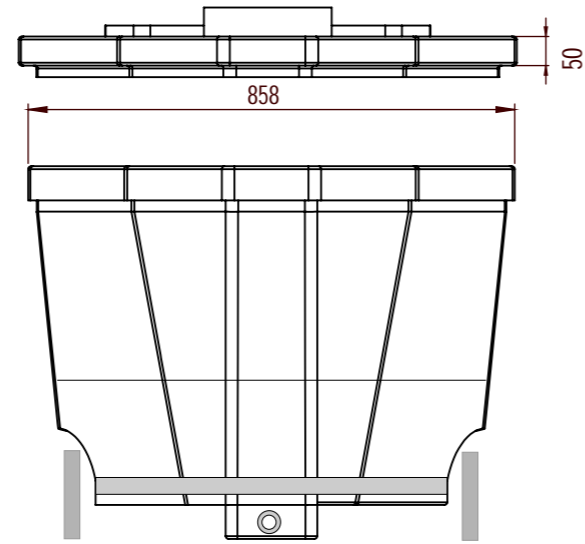

1 pc size 920x770x1000 mm

6 pcs size 2000x1100x2430
 (with pallet)

1

3

5

2

4

6

		Scale:
	Ev200 ku	
 www.raita.com		