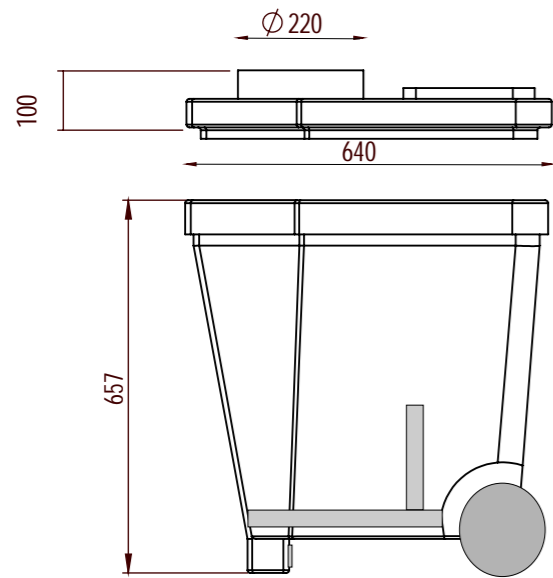

1 pc size 920x770x1000 mm

6 pcs size 2000x1100x2430
 (with pallet)

1

3

5

2

4

6

		Scale:
	Ev200 ku	
 www.raita.com		