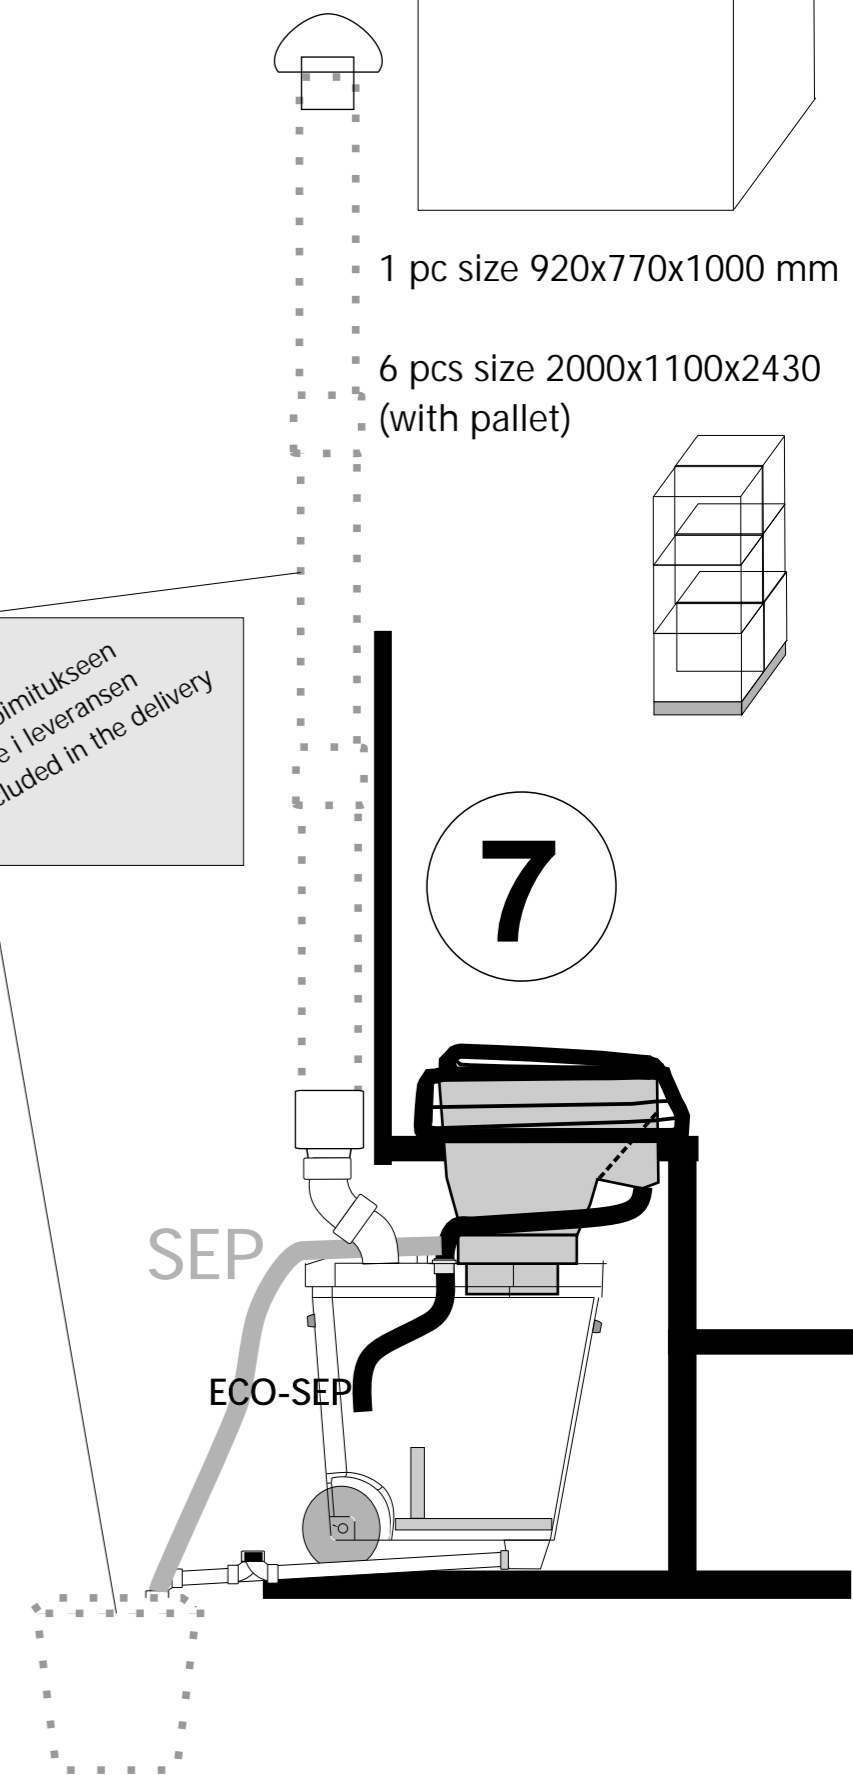

1 pc size 920x770x1000 mm

6 pcs size 2000x1100x2430
 (with pallet)

1

3

5

2

4

6

		Scale:
	Ev200 ku	
 www.raita.com		