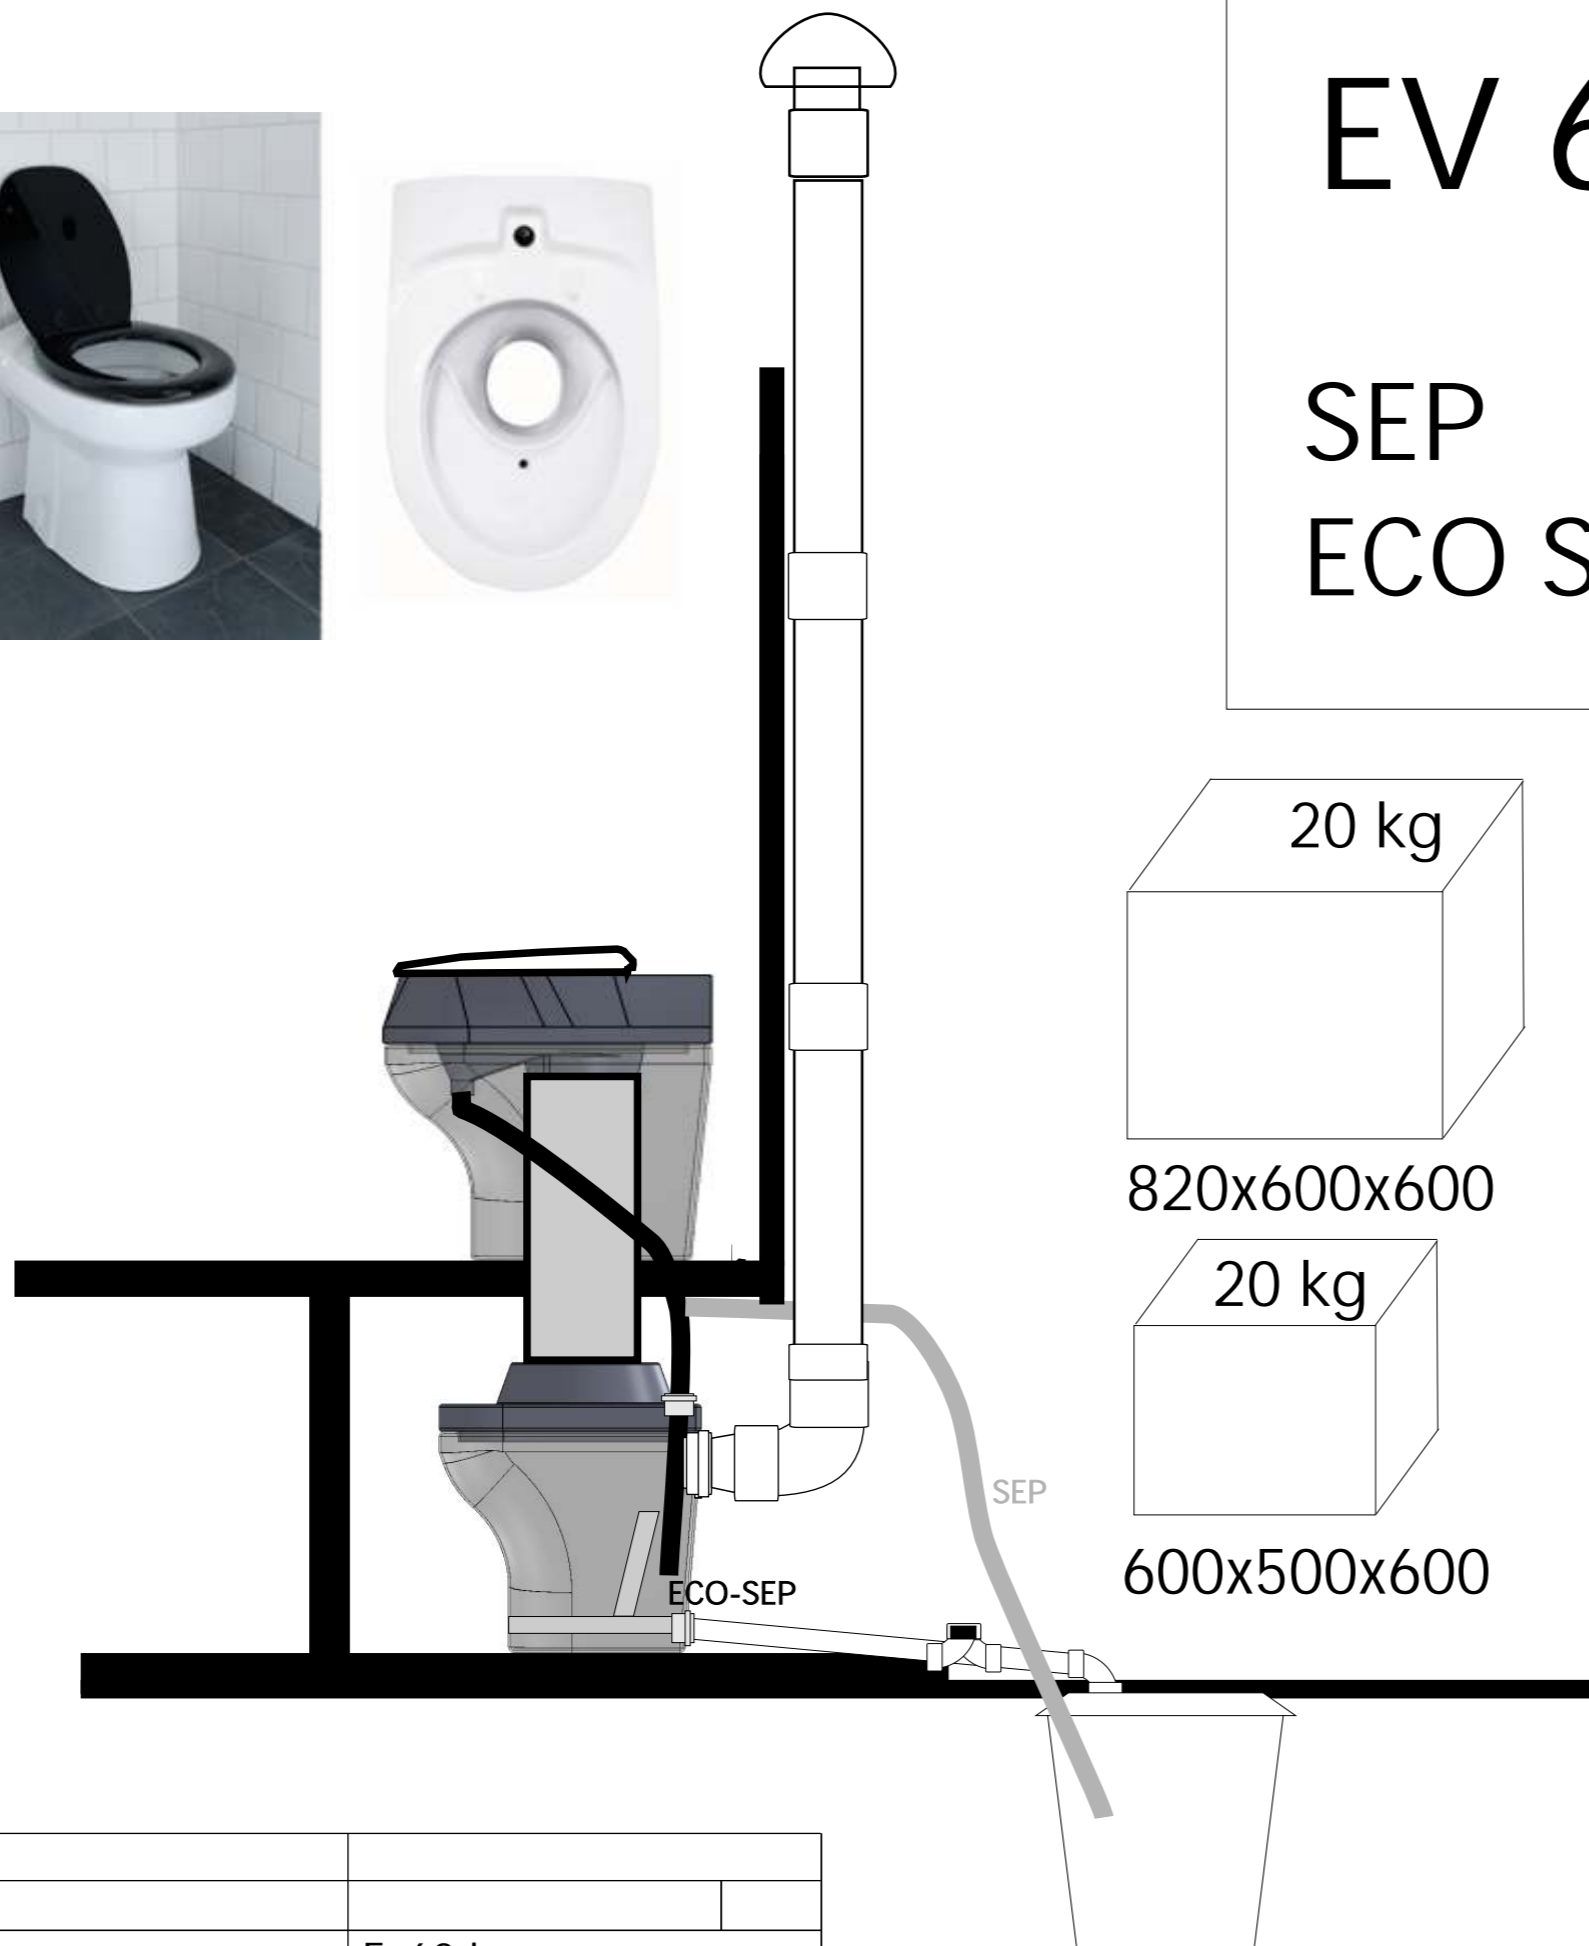

EV 60 is po

SEP
ECO SEP

20 l

x 1

x 1

dia 32x1500

	Ev60 is po
www.raita.com	

		Scale:
	Ev60 is po	
		
www.raita.com		