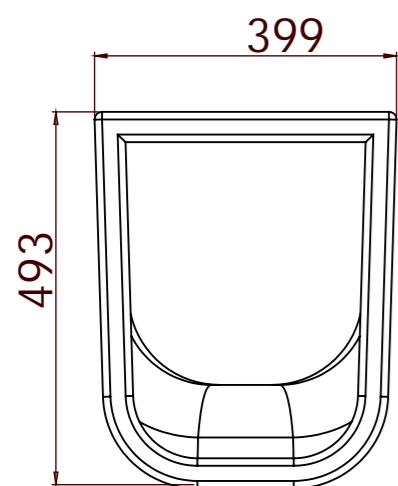

EV 60 is po

SEP
ECO SEP

20 l

x 1

x 1

dia 32x1500

	Ev60 is po
www.raita.com	

		Scale:
	Ev60 is po	
		
www.raita.com		