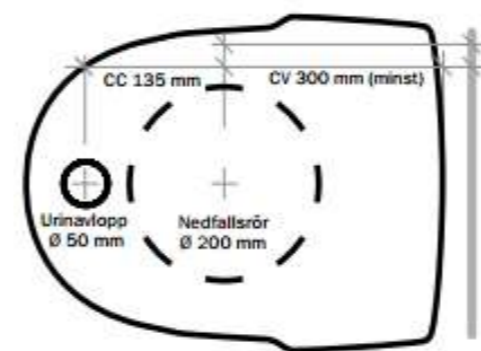

EV 60 is po

SEP
ECO SEP

20 l

x 1

x 1

dia 32x1500

	Ev60 is po
www.raita.com	

		Scale:
	Ev60 is po	
		
www.raita.com		