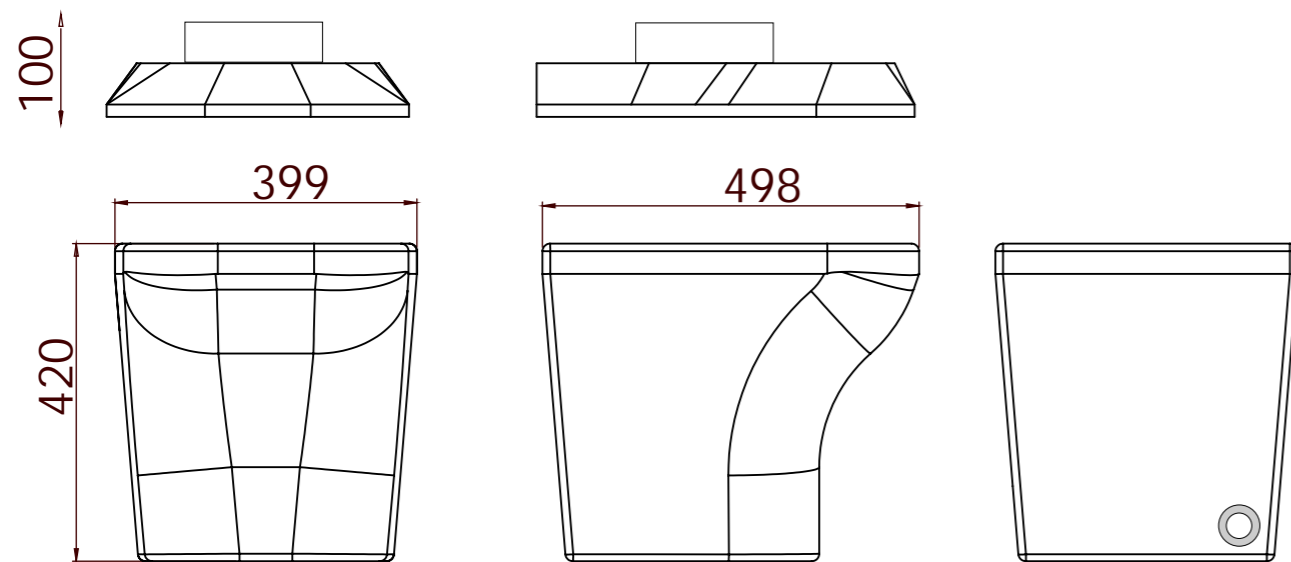

EV 60 is po

SEP
ECO SEP

20 l

x 1

x 1

dia 32x1500

	Ev60 is po
www.raita.com	

		Scale:
	Ev60 is po	
		
www.raita.com		